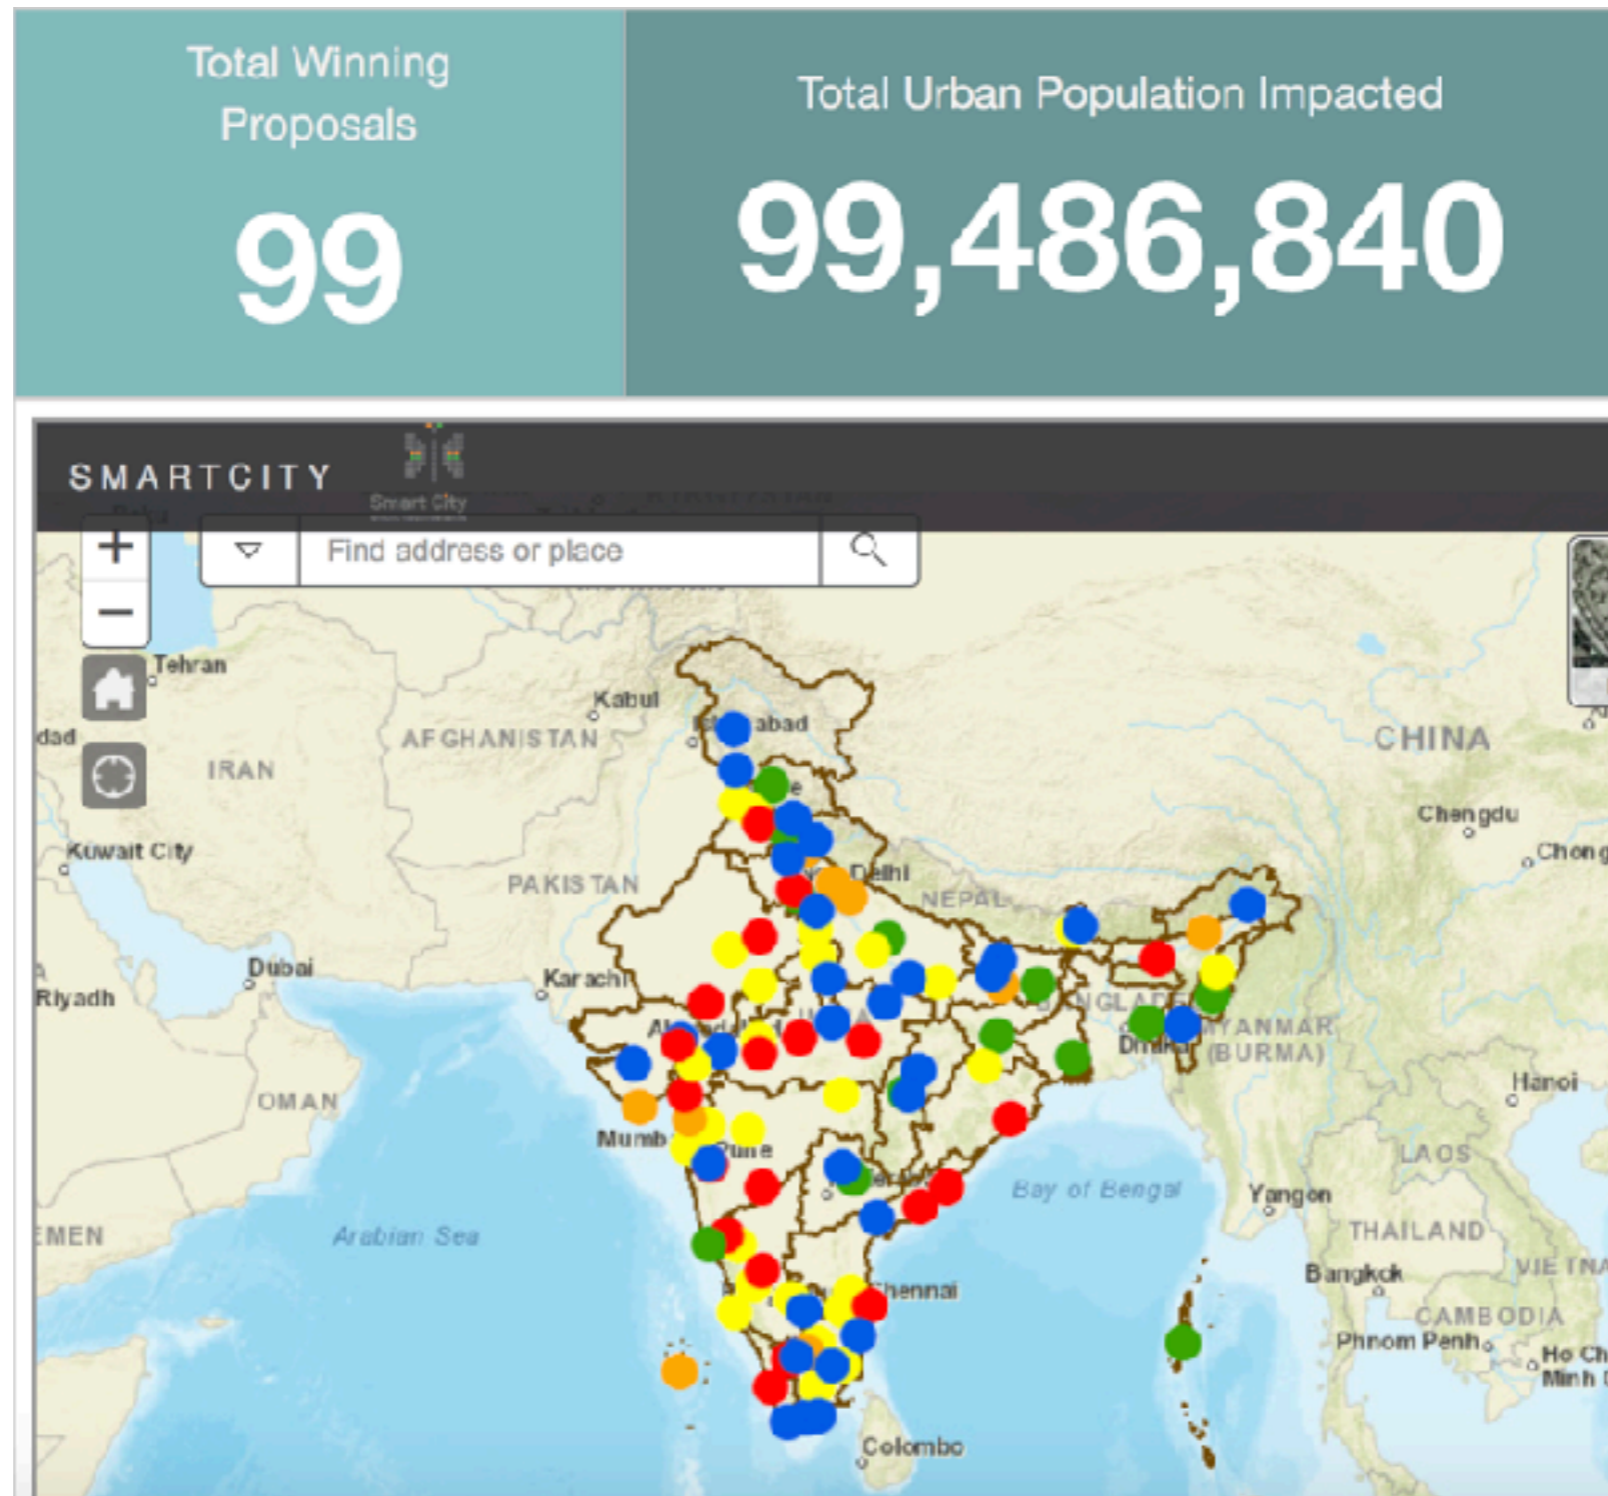

The Intersection of Climate Change and Food Security in the Development Agenda: Real-time experimentation in cities

Carrie Mitchell, School of Planning, University of Waterloo

A short history of 30 years of international climate action (...and inaction)

- Scale of interventions
- Speed of implementation
- Shifting governance arrangements...and urban priorities?

Scale of interventions

Scale of interventions

Scale of interventions

Speed of implementation

New governance arrangements